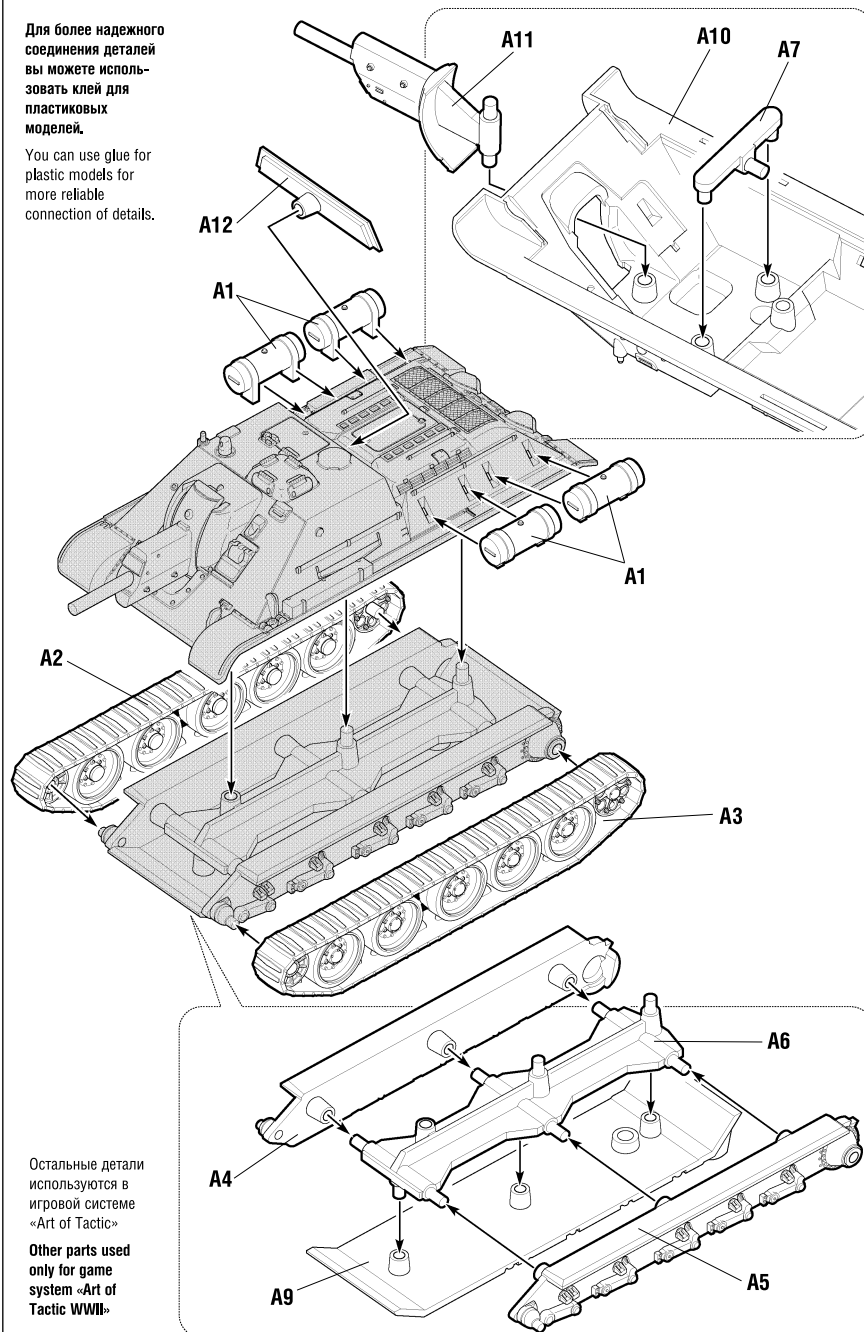

DE Der Spielsatz sind Teil des erweiterbaren Spielsystems Art of Tactic «World War II», bestehend aus einer großen Zahl vielfältiger Spielsätze von Militärfahrzeugen, Infanterie und Luftwaffe. Basis für das Spielsystem ist der Startspielsatz – «World War II», wo Sie ausführliche Spielregeln, Spielfelder, ergänzendes Spielzubehör und verschieden Szenarien finden. Sie können Ihre Armee vergrößern, Szenarien durchspielen und die Taktik vervollkommen. Das Spielsystem wird ständig erweitert, es entstehen zusätzliche Spielsätze, neue Landkarten und Szenarien. Die ausführlichen Informationen über das Spielsystems «Art of Tactic» finden Sie auf der Website www.art-of-tactic.ru und www.zvezda.org.ru.

СХЕМА СБОРКИ

ASSEMBLING SCHEME

Для более надежного соединения деталей вы можете использовать клей для пластиковых моделей.

You can use glue for plastic models for more reliable connection of details.

Остальные детали используются в игровой системе «Art of Tactic»

Other parts used only for game system «Art of Tactic WWII»

Карточку с игровыми характеристиками отряда вы найдете на сайте:
Card for wargame can be downloaded from website:

www.art-of-tactic.ru