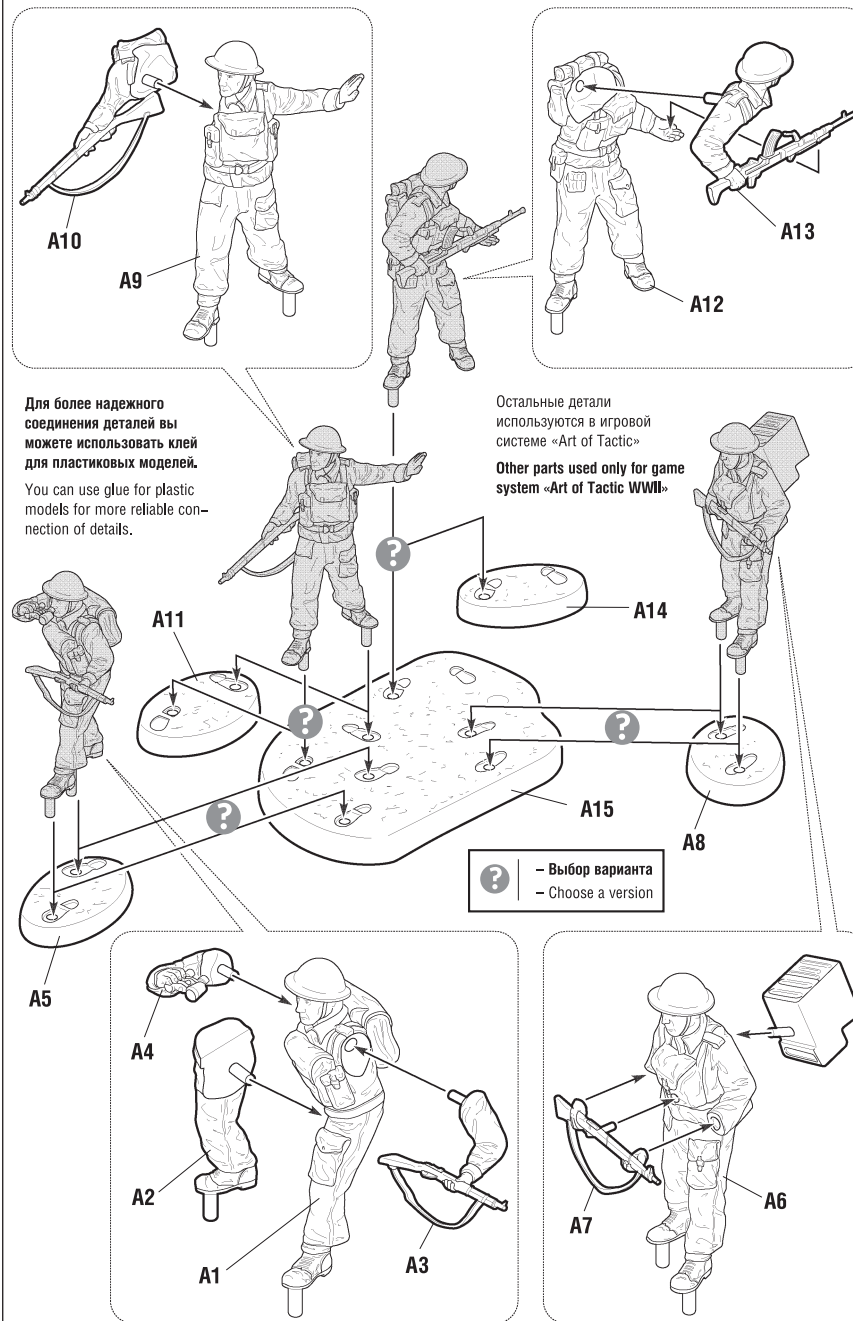

СХЕМА СБОРКИ

ASSEMBLING SCHEME

Карточку с игровыми характеристиками отряда вы найдете на сайте:
Card for wargame can be downloaded from website:

www.art-of-tactic.ru