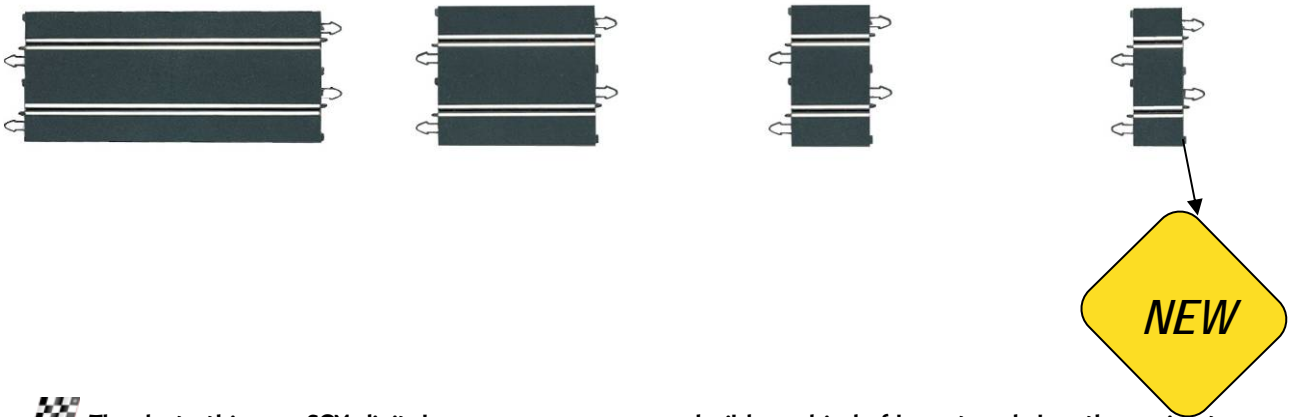

Ref. 20250

Closing Straight

Thanks to this new SCX digital accessory you can now build any kind of layout and close the perimeter perfectly.

Ref. 20260

Outer Curve

Make the most of your layout adding this new accessory: your track will be more fun, more real, more SCX!