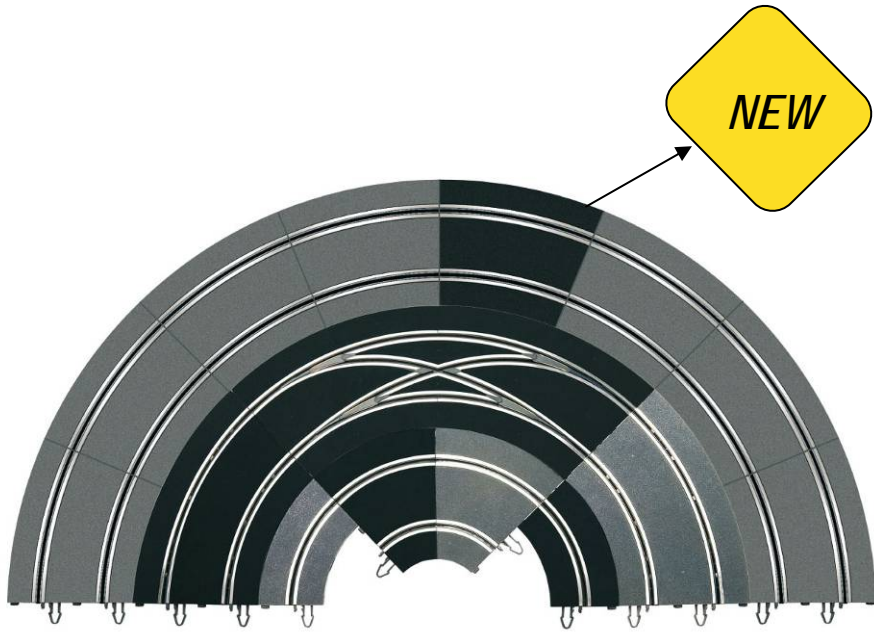

Ref. 20250

Closing Straight

Thanks to this new SCX digital accessory you can now build any kind of layout and close the perimeter perfectly.

Ref. 20260

Outer Curve

Make the most of your layout adding this new accessory: your track will be more fun, more real, more SCX!