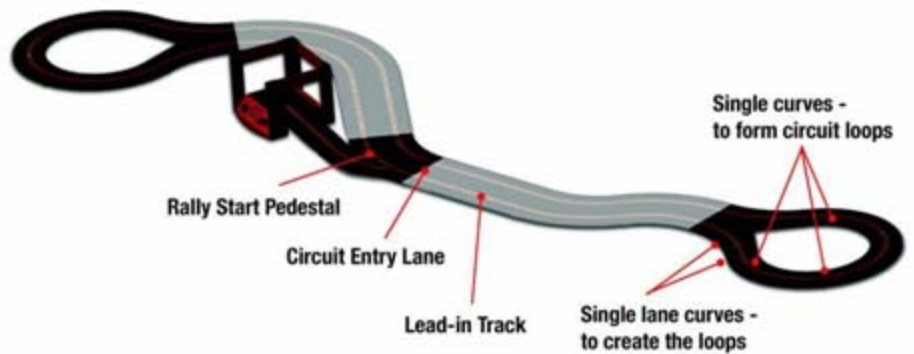

## Chrono Rally Pack

SCX presents its Chrono Rally Pack, specially designed to complete your rally circuits, to make them even more realistic and spectacular.

This new Pack lets you:

See if you are the fastest.

Monitor and display:

- The number of laps (Lap Counter).
- Times, both overall and lap times.
- Fastest and average lap times.

The Chrono Rally Pack includes the following:

- Starting box with chronometer
- Individual starting ramp track
- Entry lane track
- 4 individual entry/starting "loop" curves
- 6 individual "loop" curves

The Pack enables drivers to simulate staggered starts and monitor overall and lap times. SCX goes a step further in its rally range, to give you the feeling of competing in a real rally.