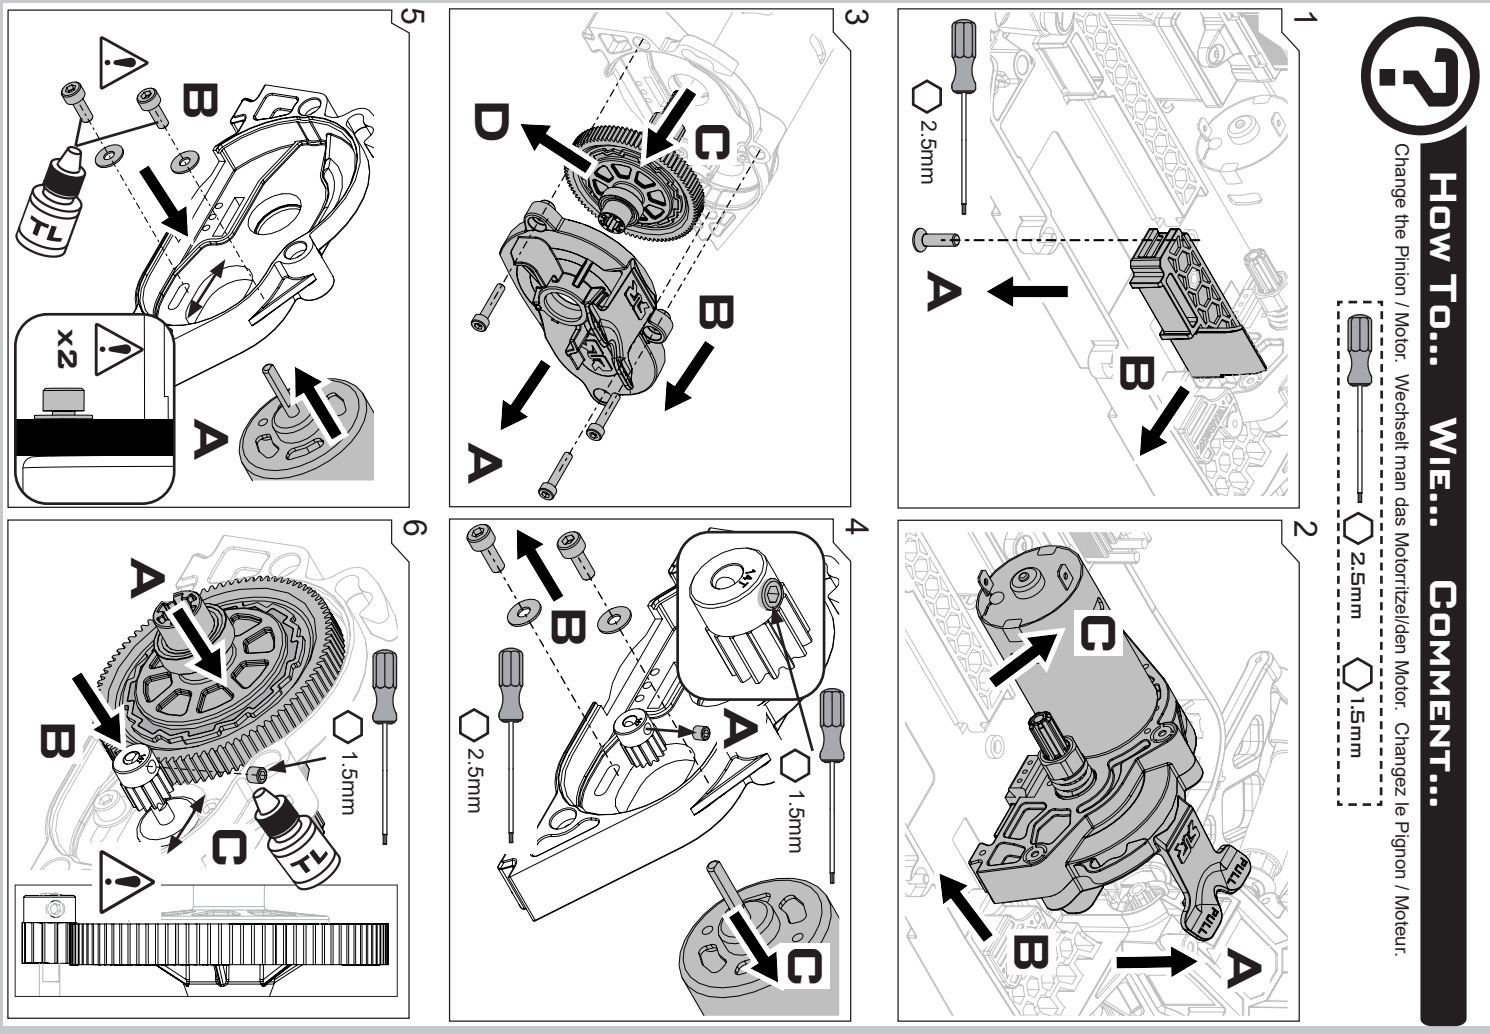

EXPLODED VIEW EXPLOSIONSANSICHT VUE ÉCLATÉE

? **How To... WIE... COMMENT...**

Set the Slipper Clutch. Stellt man die Rutschkupplung ein. Réglez de l'embrayage à glissement limité (Slipper)

ARRMA

SENTON BOOST MEGA

TECHNICAL PACK!
TECHNISCHES PACK!
PACK TECHNIQUE!

ARBID00339161 ©2022 Horizon Hobby, LLC. ARRMA RC is a trade name of Horizon Hobby Ltd. Horizon Hobby Ltd is a subsidiary of Horizon Hobby, LLC. ARRMA, the ARRMA logo, 550 Mega and SENTON are trademarks or registered trademarks of Horizon Hobby, LLC. All other trademarks, service marks and logos are property of their respective owners.