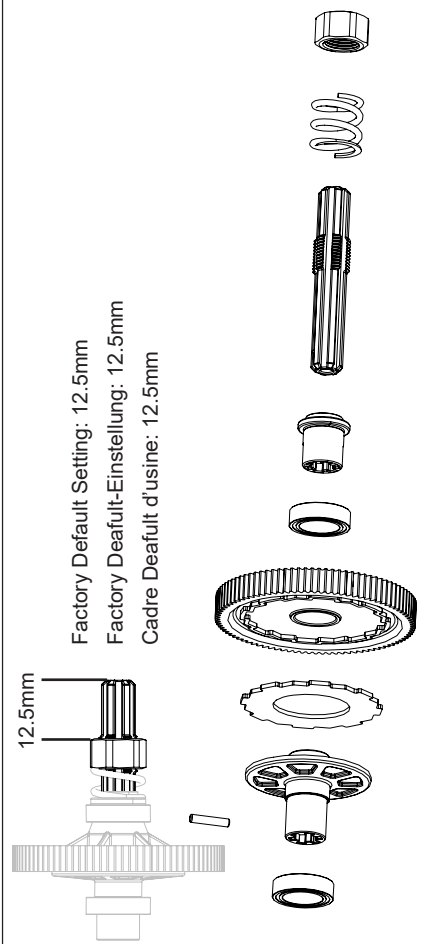

EXPLODED VIEW EXPLOSIONSANSICHT VUE ÉCLATÉE

? **How To... WIE... COMMENT...**

Set the Slipper Clutch. Stellt man die Rutschkupplung ein. Réglez de l'embrayage à glissement limité (Slipper)

ARRMA

SENTON BOOST MEGA

TECHNICAL PACK!
TECHNISCHES PACK!
PACK TECHNIQUE!

ARBID00339161 ©2022 Horizon Hobby, LLC. ARRMA RC is a trade name of Horizon Hobby Ltd. Horizon Hobby Ltd is a subsidiary of Horizon Hobby, LLC. ARRMA, the ARRMA logo, 550 Mega and SENTON are trademarks or registered trademarks of Horizon Hobby, LLC. All other trademarks, service marks and logos are property of their respective owners.