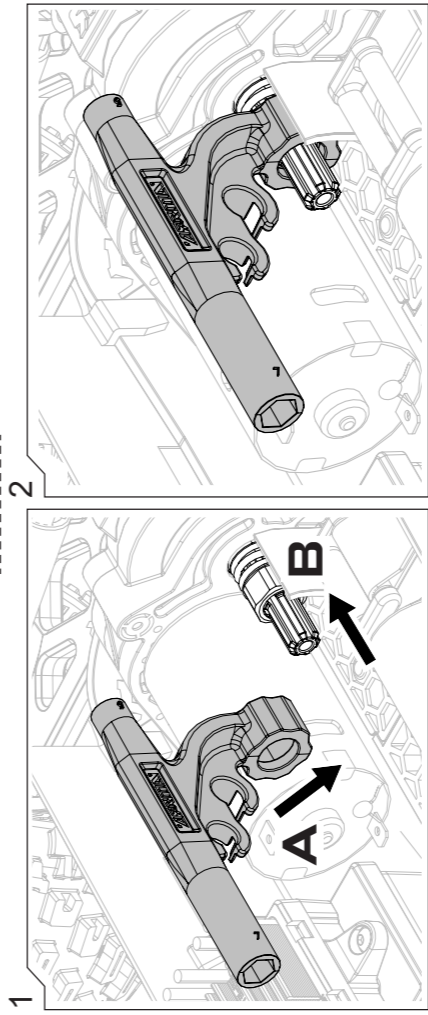

EXPLODED VIEW EXPLOSIONSANSICHT VUE ÉCLATÉE

? **HOW TO... WIE... COMMENT...**
 Change the Pinion / Motor: Wechselt man das Motorzeitrad/Motor: Changez le Pignon / Moteur.

? **HOW TO... WIE... COMMENT...**
 Set the Slipper Clutch. Stellt man die Rutschkupplung ein. Réglez de l'embrayage à glissement limité (Slipper)

Factory Default Setting: 12.5mm
 Factory Default-Einstellung: 12.5mm
 Cadre Default d'usine: 12.5mm

ARRMA

GRANITE BOOST MEGA

TECHNICAL PACK!
TECHNISCHES PACK!
PACK TECHNIQUE!

ARBID0033915.1 ©2022 Horizon Hobby, LLC. ARRMA RC is a trade name of Horizon Hobby Ltd. Horizon Hobby Ltd is a subsidiary of Horizon Hobby, LLC. ARRMA, the ARRMA logo, 550 Mega and GRANITE are trademarks or registered trademarks of Horizon Hobby, LLC. All other trademarks, service marks and logos are property of their respective owners.