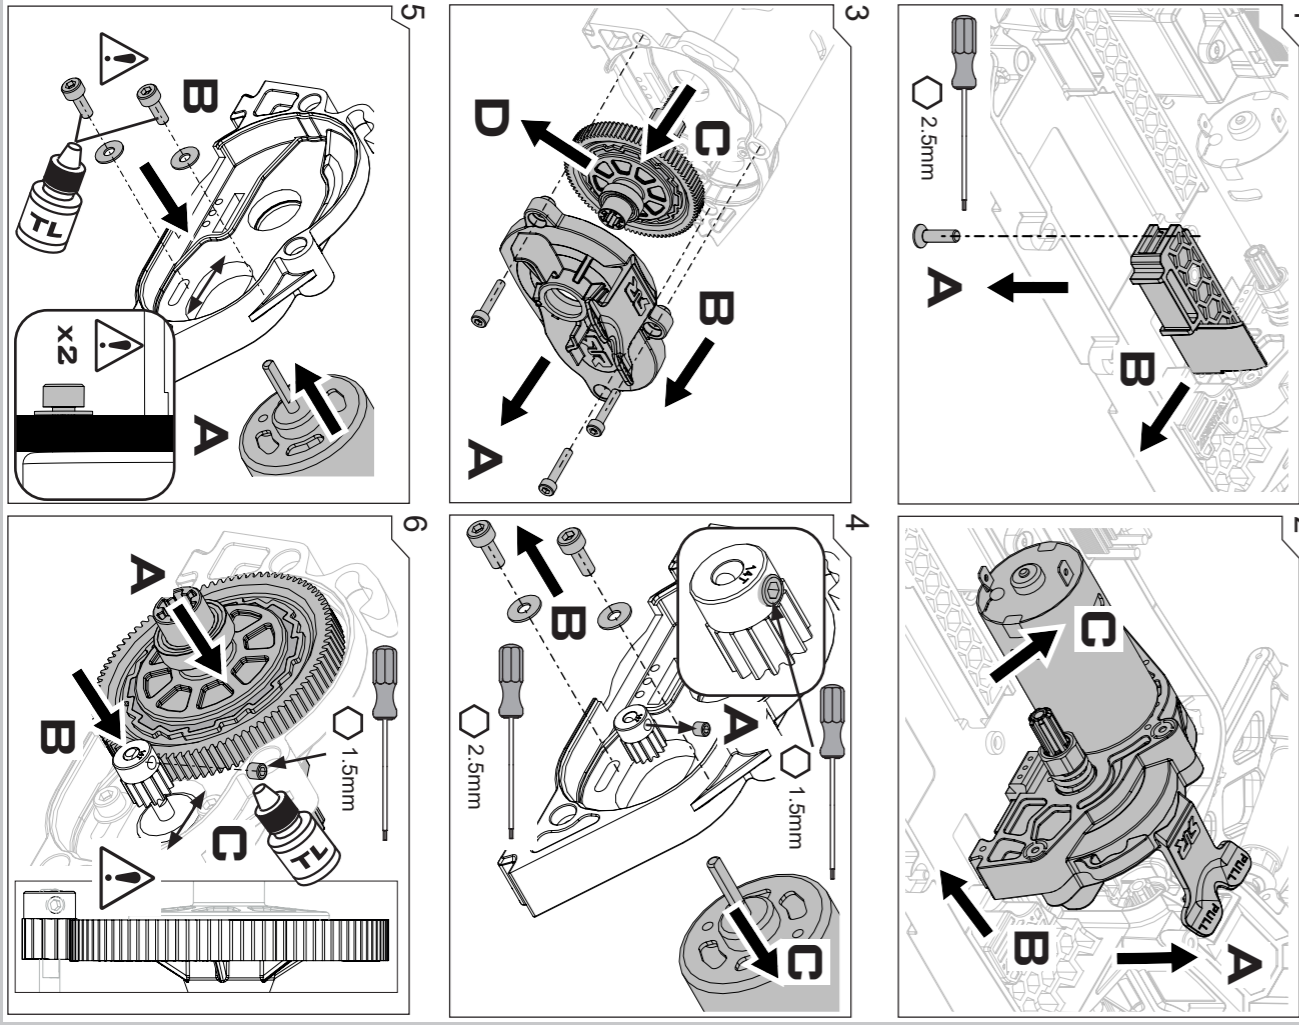

EXPLODED VIEW EXPLOSIONSANSICHT VUE ÉCLATÉE

? **HOW TO... WIE... COMMENT...**
 Change the Pinion / Motor: Wechselt man das Motorzeitrad/Motor: Changez le Pignon / Moteur.

? **HOW TO... WIE... COMMENT...**
 Set the Slipper Clutch. Stellt man die Rutschkupplung ein. Réglez de l'embrayage à glissement limité (Slipper)

Factory Default Setting: 12.5mm
 Factory Default-Einstellung: 12.5mm
 Cadre Default d'usine: 12.5mm

ARRMA

GRANITE BOOST MEGA

TECHNICAL PACK!
TECHNISCHES PACK!
PACK TECHNIQUE!

ARBID0033915.1 ©2022 Horizon Hobby, LLC. ARRMA RC is a trade name of Horizon Hobby Ltd. Horizon Hobby Ltd is a subsidiary of Horizon Hobby, LLC. ARRMA, the ARRMA logo, 550 Mega and GRANITE are trademarks or registered trademarks of Horizon Hobby, LLC. All other trademarks, service marks and logos are property of their respective owners.