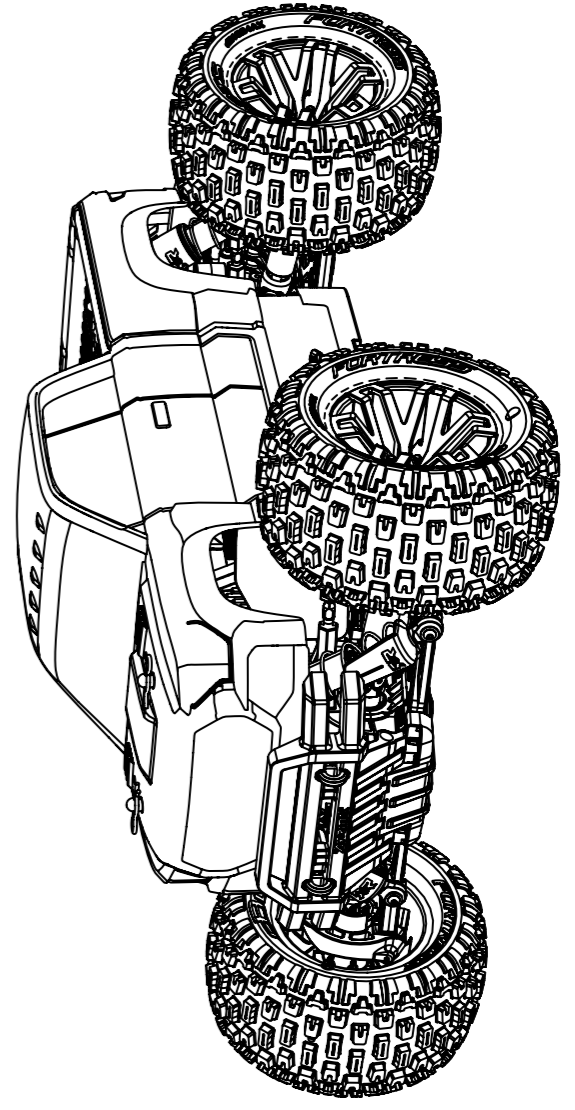

EXPLODED VIEW EXPLOSIONSANSICHT VUE ÉCLATÉE

? **HOW TO... WIE... COMMENT...**
 Change the Pinion / Motor: Wechselt man das Motorzeitrad/Motor: Changez le Pignon / Moteur.

? **HOW TO... WIE... COMMENT...**
 Set the Slipper Clutch. Stellt man die Rutschkupplung ein. Réglez de l'embrayage à glissement limité (Slipper)

Factory Default Setting: 12.5mm
 Factory Default-Einstellung: 12.5mm
 Cadre Default d'usine: 12.5mm

ARRMA

GRANITE BOOST MEGA

TECHNICAL PACK!
TECHNISCHES PACK!
PACK TECHNIQUE!

ARBID0033915.1 ©2022 Horizon Hobby, LLC. ARRMA RC is a trade name of Horizon Hobby Ltd. Horizon Hobby Ltd is a subsidiary of Horizon Hobby, LLC. ARRMA, the ARRMA logo, 550 Mega and GRANITE are trademarks or registered trademarks of Horizon Hobby, LLC. All other trademarks, service marks and logos are property of their respective owners.