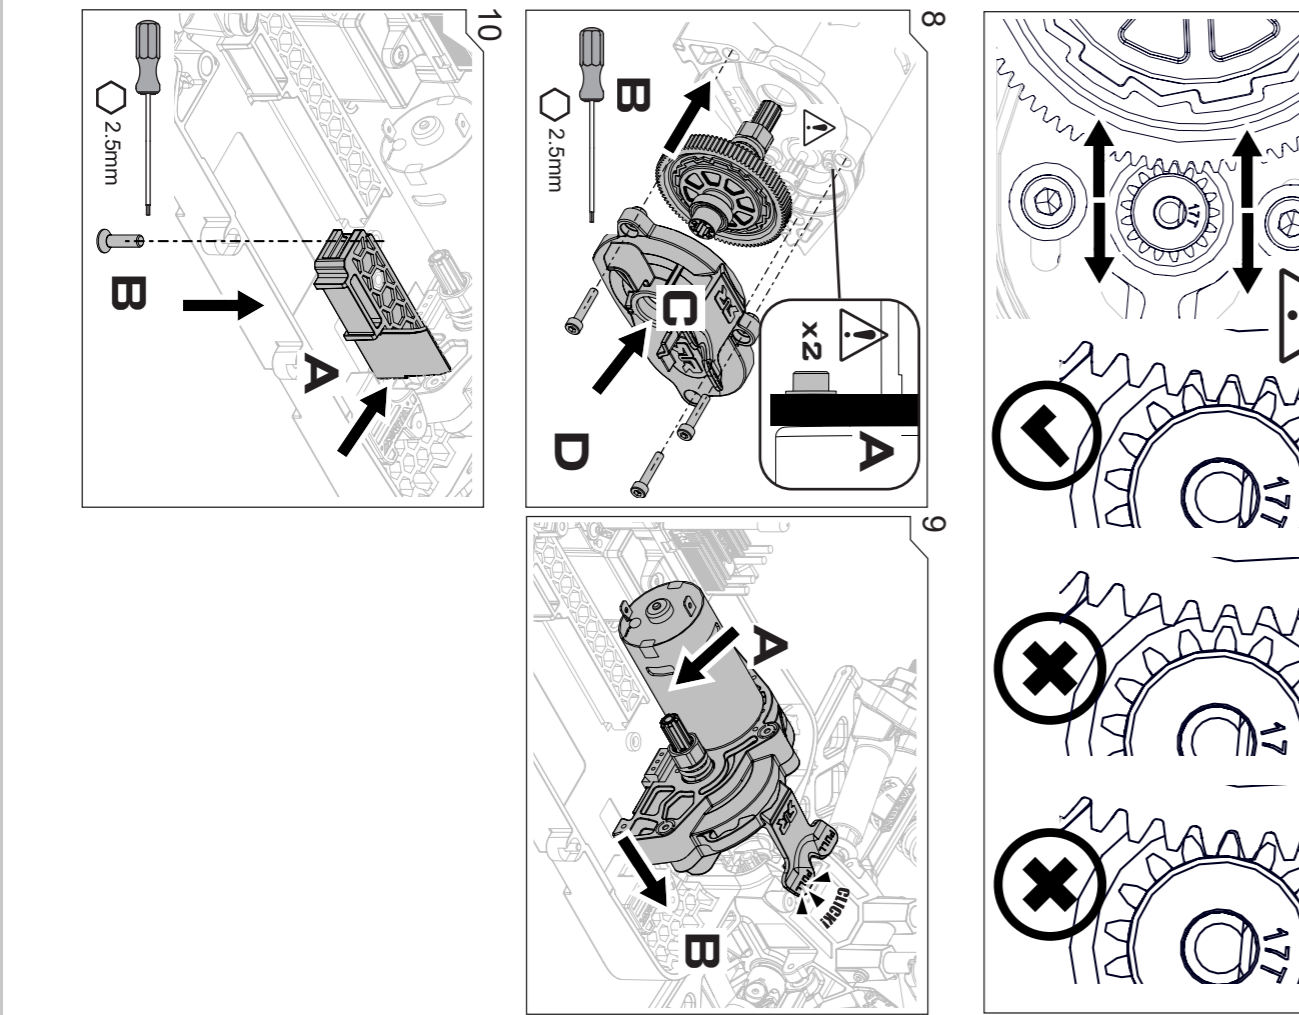

EXPLODED VIEW EXPLOSIONSANSICHT VUE ÉCLATÉE

? **HOW TO... WIE... COMMENT...**
 Change the Pinion / Motor: Wechselt man das Motorzeitrad/Motor: Changez le Pignon / Moteur.

? **HOW TO... WIE... COMMENT...**
 Set the Slipper Clutch. Stellt man die Rutschkupplung ein. Réglez de l'embrayage à glissement limité (Slipper)

Factory Default Setting: 12.5mm
 Factory Default-Einstellung: 12.5mm
 Cadre Default d'usine: 12.5mm

ARRMA

GRANITE BOOST MEGA

TECHNICAL PACK!
TECHNISCHES PACK!
PACK TECHNIQUE!

ARBID0033915.1 ©2022 Horizon Hobby, LLC. ARRMA RC is a trade name of Horizon Hobby Ltd. Horizon Hobby Ltd is a subsidiary of Horizon Hobby, LLC. ARRMA, the ARRMA logo, 550 Mega and GRANITE are trademarks or registered trademarks of Horizon Hobby, LLC. All other trademarks, service marks and logos are property of their respective owners.