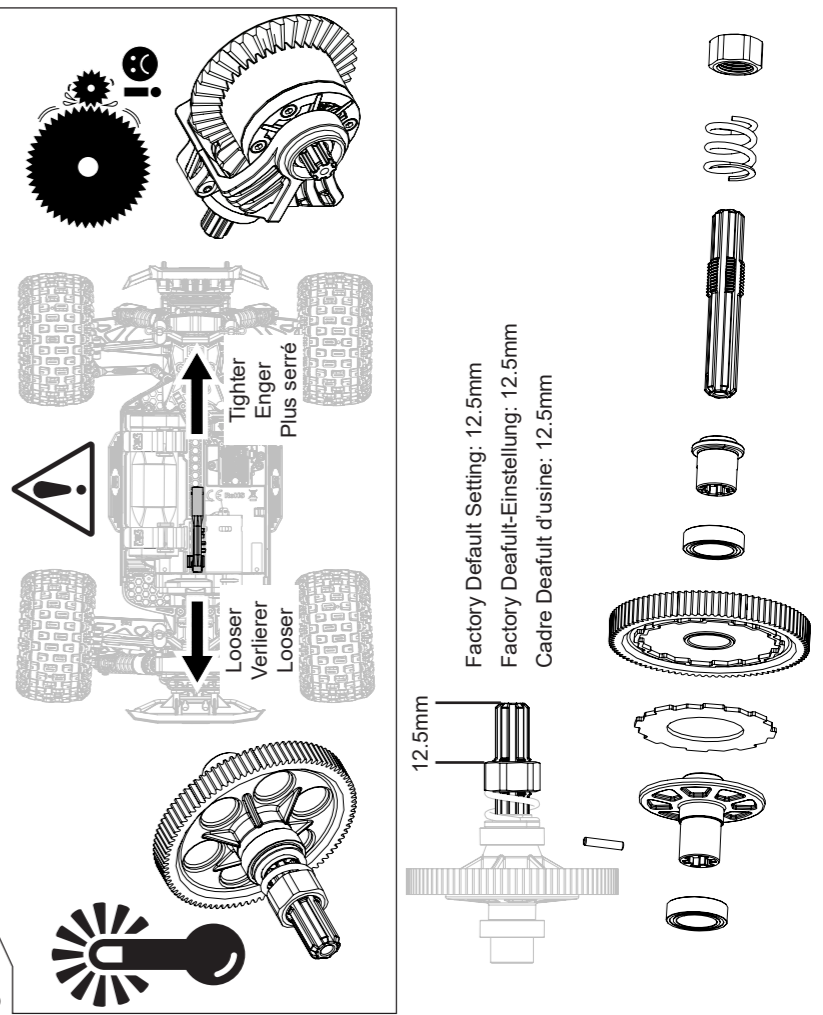

EXPLODED VIEW EXPLOSIONSANSICHT VUE ÉCLATÉE

? **HOW TO... WIE... COMMENT...**
 Change the Pinion / Motor: Wechselt man das Motorzeitrad/Motor: Changez le Pignon / Moteur.

? **HOW TO... WIE... COMMENT...**
 Set the Slipper Clutch. Stellt man die Rutschkupplung ein. Réglez de l'embrayage à glissement limité (Slipper)

Factory Default Setting: 12.5mm
 Factory Default-Einstellung: 12.5mm
 Cadre Default d'usine: 12.5mm

ARRMA

GRANITE BOOST MEGA

TECHNICAL PACK!
TECHNISCHES PACK!
PACK TECHNIQUE!

ARBID0033915.1 ©2022 Horizon Hobby, LLC. ARRMA RC is a trade name of Horizon Hobby Ltd. Horizon Hobby Ltd is a subsidiary of Horizon Hobby, LLC. ARRMA, the ARRMA logo, 550 Mega and GRANITE are trademarks or registered trademarks of Horizon Hobby, LLC. All other trademarks, service marks and logos are property of their respective owners.