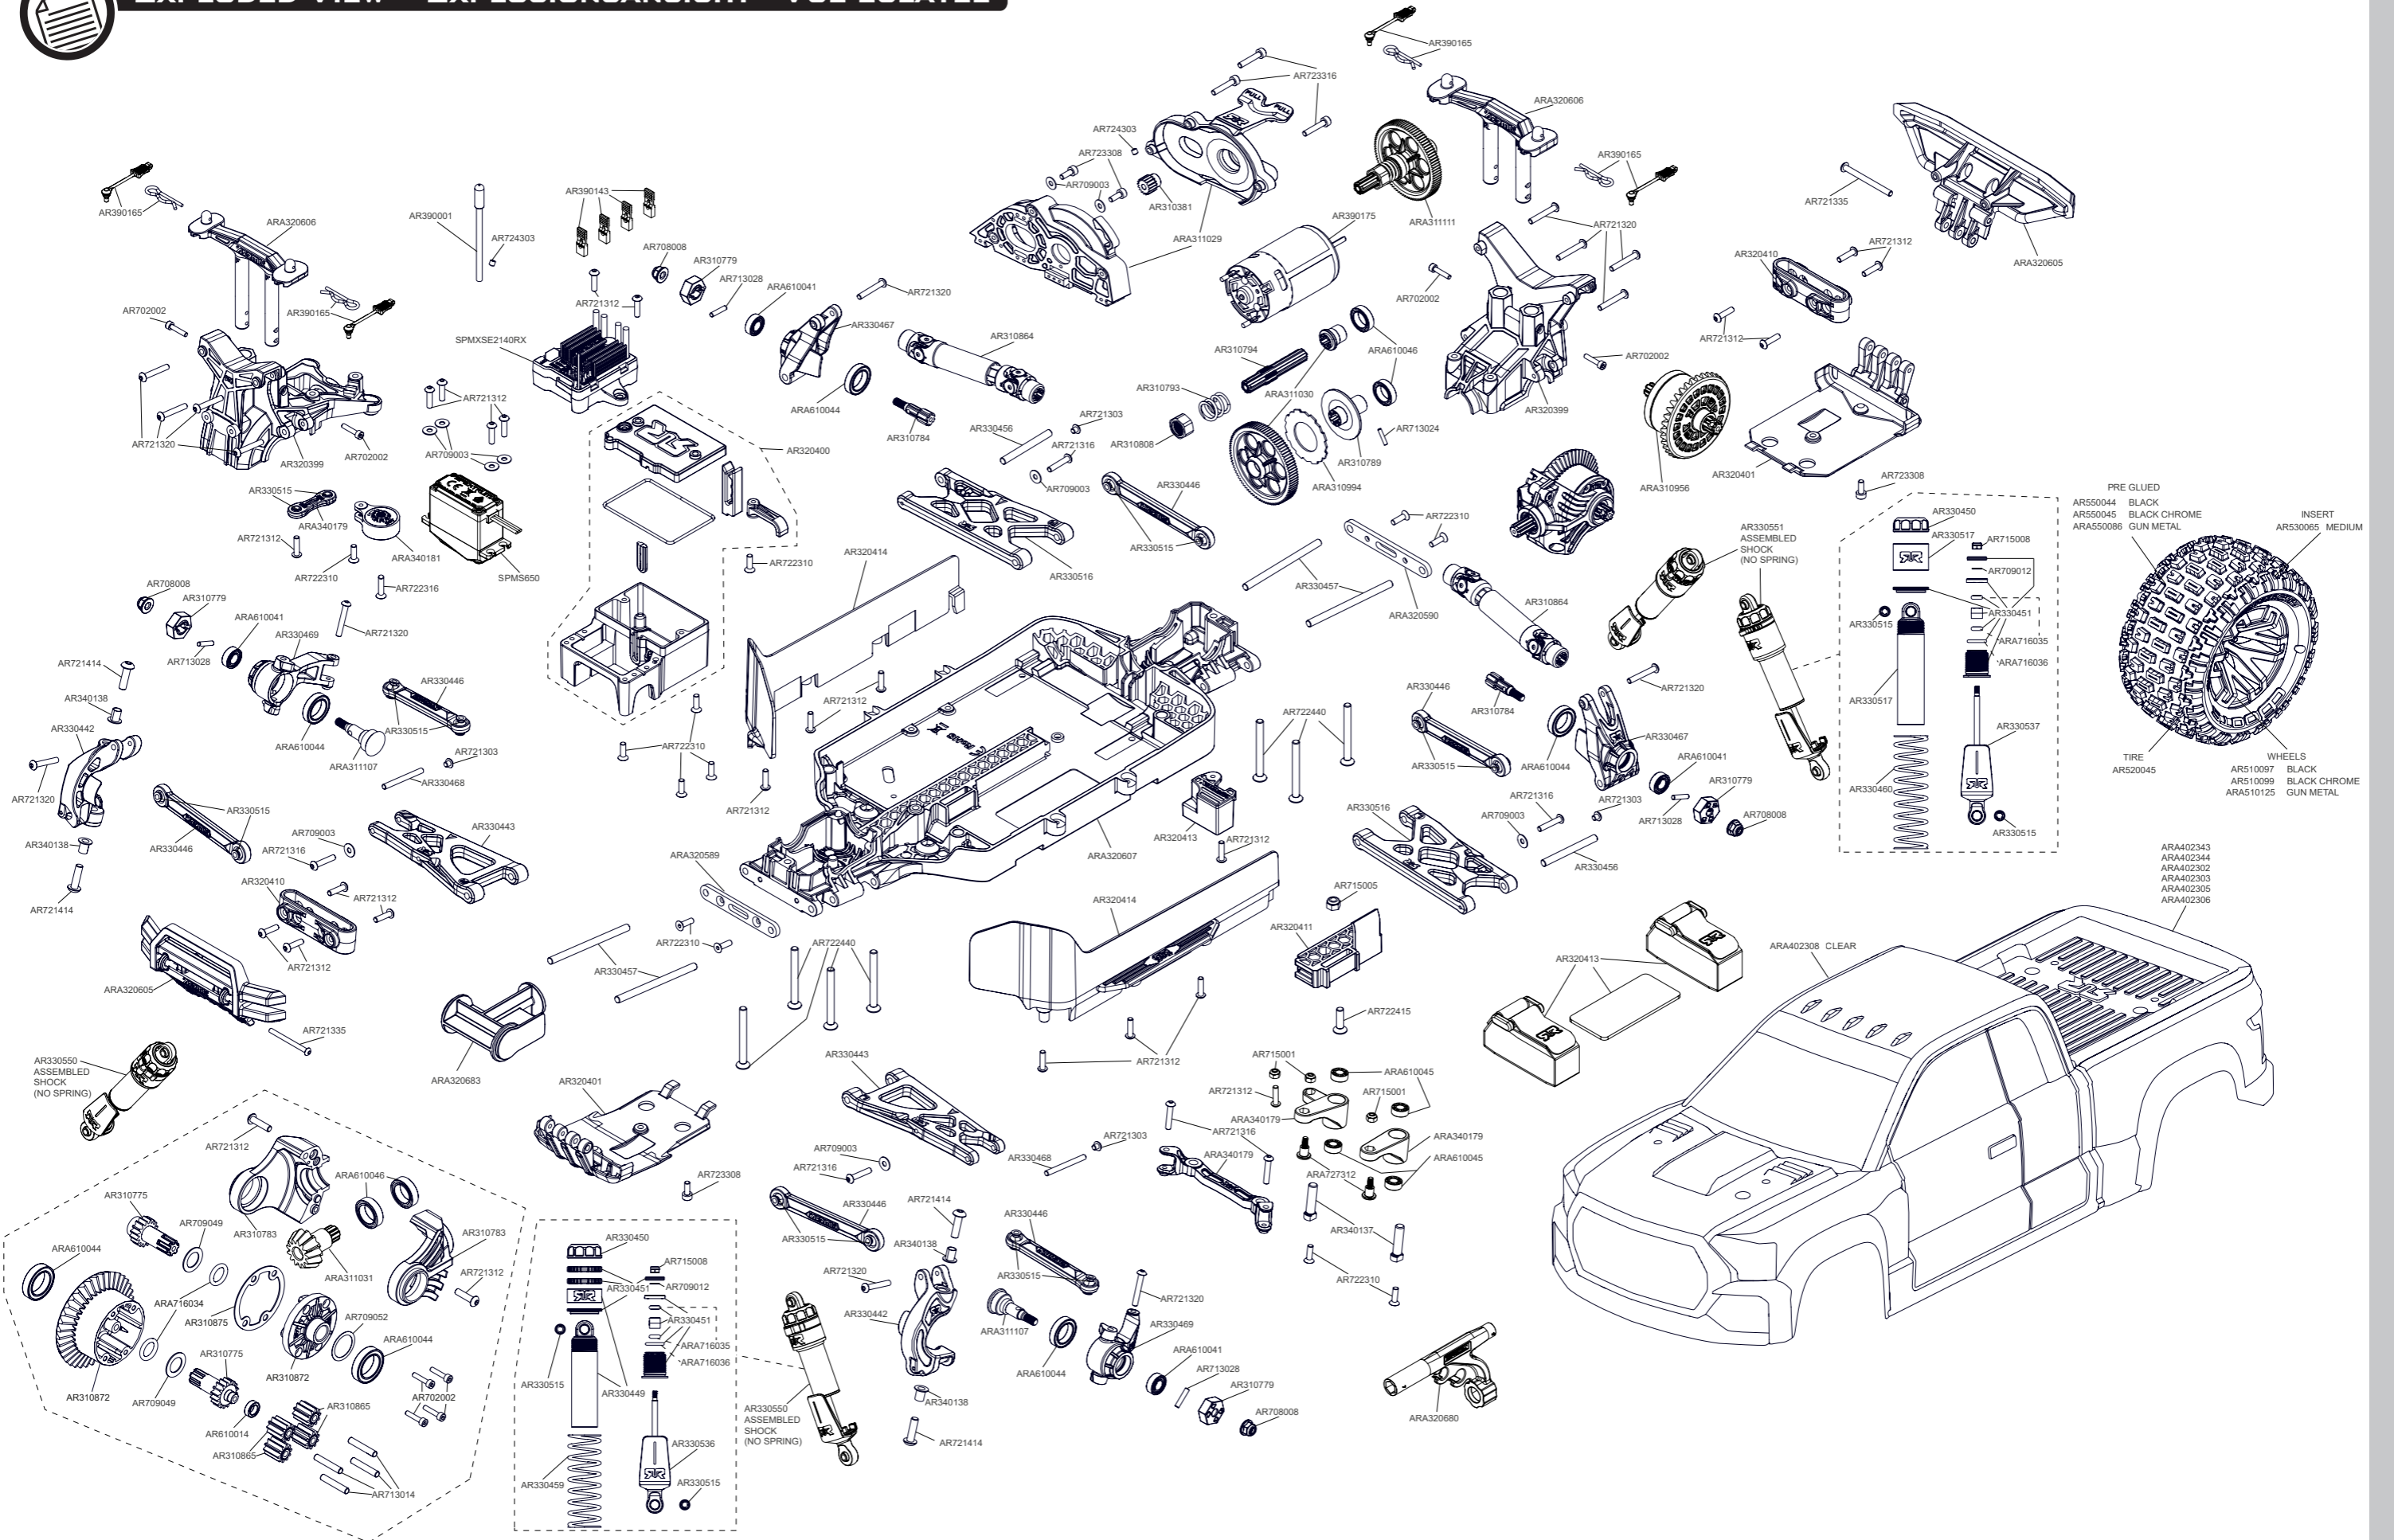

EXPLODED VIEW EXPLOSIONSANSICHT VUE ÉCLATÉE

? **HOW TO... WIE... COMMENT...**
 Change the Pinion / Motor: Wechselt man das Motorzeitrad/Motor: Changez le Pignon / Moteur.

? **HOW TO... WIE... COMMENT...**
 Set the Slipper Clutch. Stellt man die Rutschkupplung ein. Réglez de l'embrayage à glissement limité (Slipper)

Factory Default Setting: 12.5mm
 Factory Default-Einstellung: 12.5mm
 Cadre Default d'usine: 12.5mm

ARRMA

GRANITE BOOST MEGA

TECHNICAL PACK!
TECHNISCHES PACK!
PACK TECHNIQUE!

ARBID0033915.1 ©2022 Horizon Hobby, LLC. ARRMA RC is a trade name of Horizon Hobby Ltd. Horizon Hobby Ltd is a subsidiary of Horizon Hobby, LLC. ARRMA, the ARRMA logo, 550 Mega and GRANITE are trademarks or registered trademarks of Horizon Hobby, LLC. All other trademarks, service marks and logos are property of their respective owners.