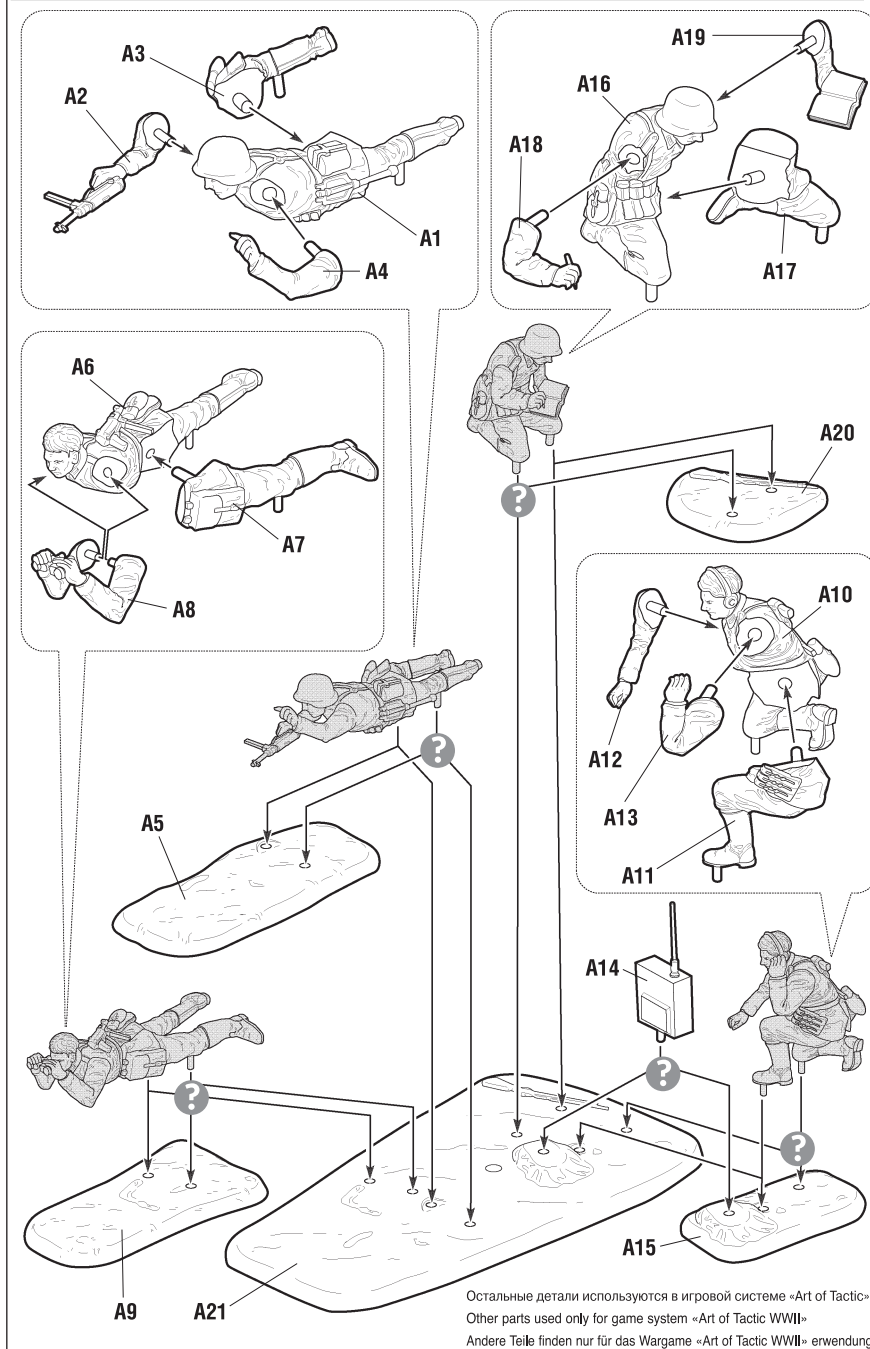

СХЕМА СБОРКИ

ASSEMBLING SCHEME

BAUANLEITUNG

Остальные детали используются в игровой системе «Art of Tactic»
Other parts used only for game system «Art of Tactic WWII»
Andere Teile finden nur für das Wargame «Art of Tactic WWII» erwendung.