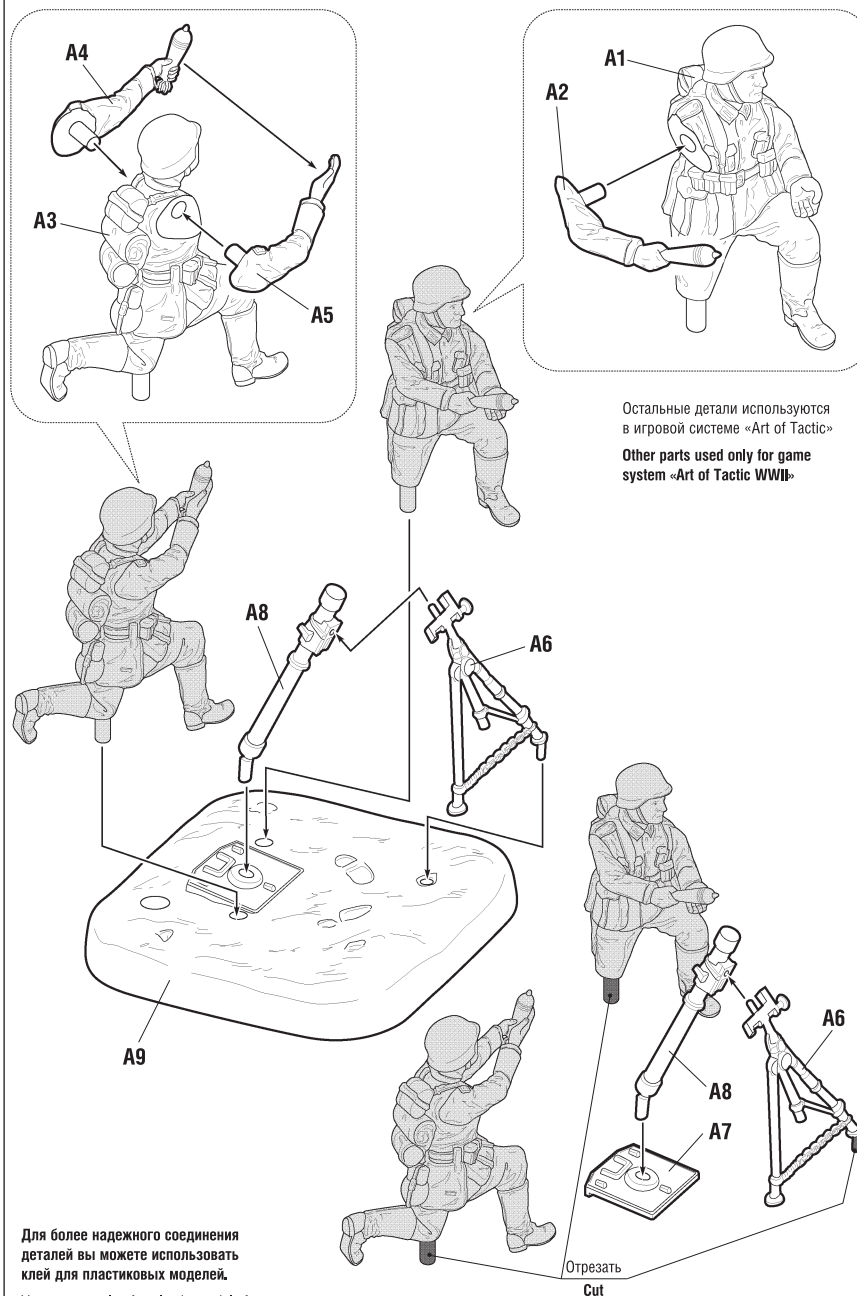

СХЕМА СБОРКИ

ASSEMBLING SCHEME

Для более надежного соединения деталей вы можете использовать клей для пластиковых моделей.
You can use glue for plastic models for more reliable connection of details.

ВАРИАНТ СБОРКИ • ASSEMBLING VERSION