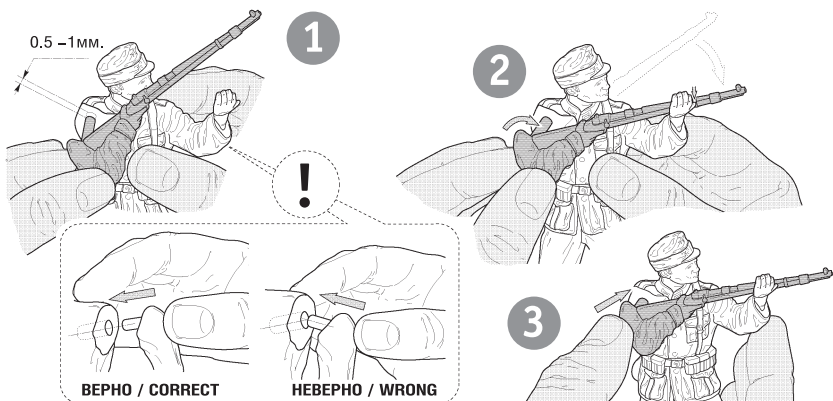

СБОРКА МОДЕЛЕЙ

ASSEMBLY OF MODELS

Карточку с игровыми характеристиками отряда вы найдёте на сайте:
Card for wargame can be downloaded from website:

www.art-of-tactic.ru